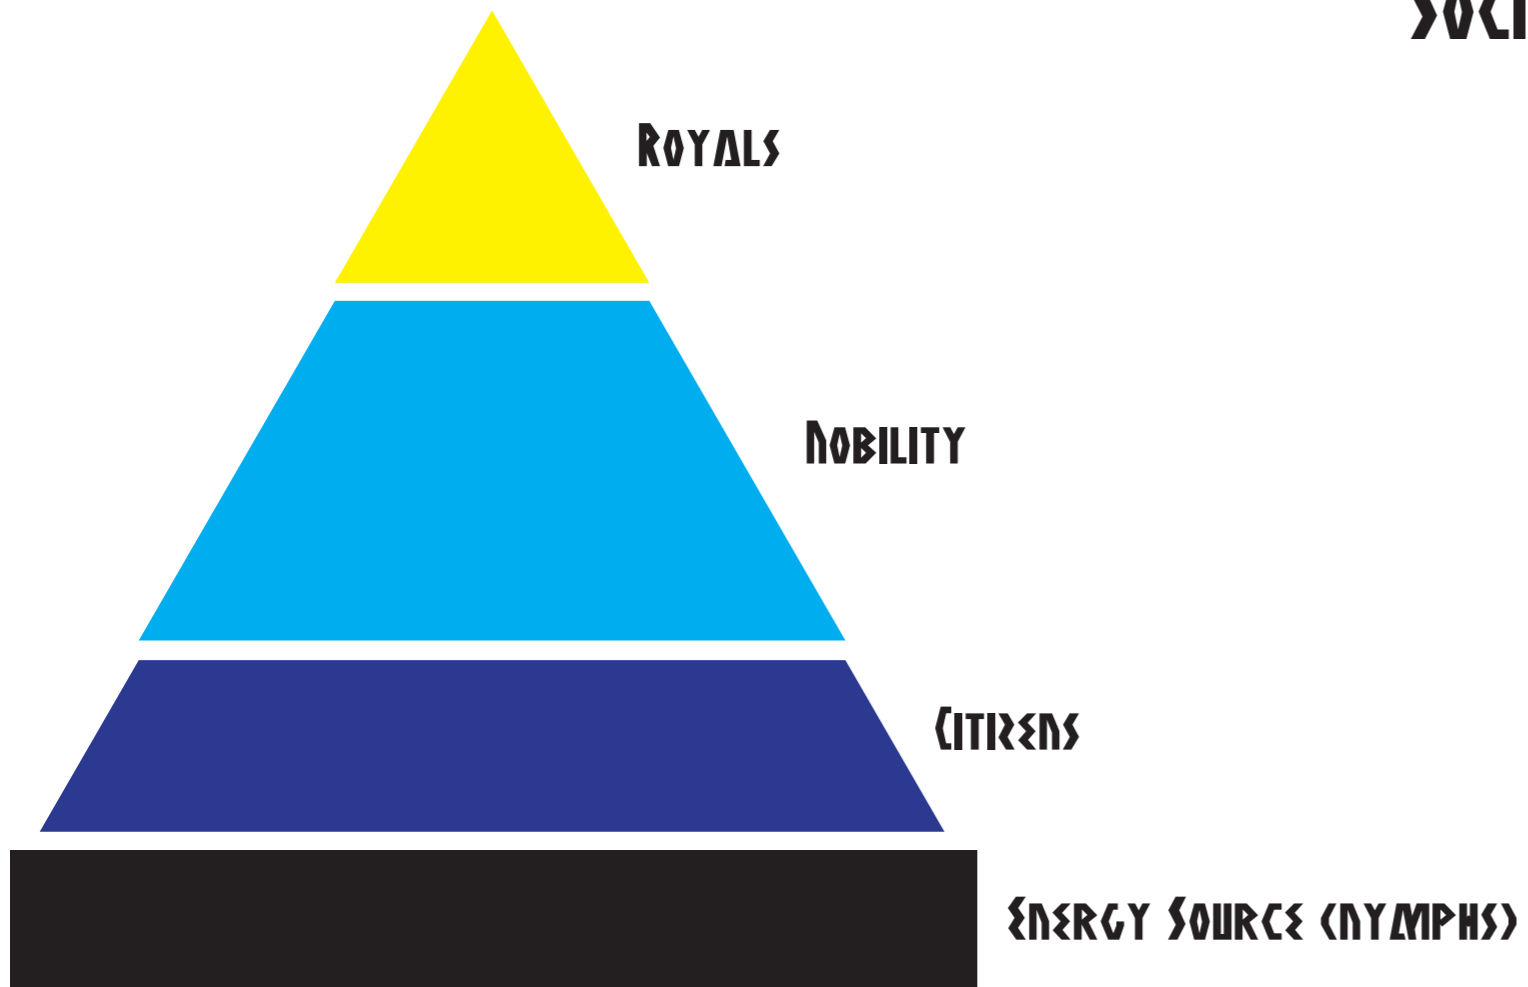

ARMILLA TOP PART

Max Groll - La Città - 1932

ARMILLA BOTTOM PART

SOCIAL LENSES

RACES

ELVES

DWARVES

HUMANS

MAGULS

POLITICAL LENS

ROYAL IMPERIAL POLITICAL SYSTEM

NOTE

IMPERIAL SYSTEM DOESN'T ALLOW THE LOWER PEOPLE TO PROGRESS UPWARDS, AS YOU HAVE TO BE OF NOBLE BLOOD TO BE PLACES HIGHER IN THE HIERARCHY.

ECONOMIC LENS

DUE TO THE MAIN CONTINENT OF AROSIA HAVING 4 MAIN CITIES AND ARMILLA (GOLDEN CITY) IS ONE OF THEM AND THE ENTIRE CONTINENT BEING COVERED BY DESERT AND, ARMILLA DUE TO BEING COVERED BY WATER ITS THE WEALTHIEST AMONG THE 4 CAPITALS OF THE CONTINENT